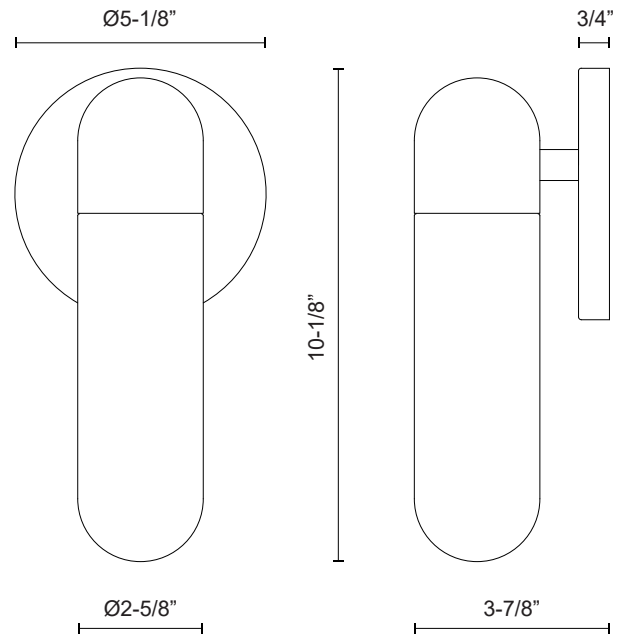

LIMA
EW73210

WALL

PROJECT

SPECIFICATION DETAILS

Fixture Dimensions	W2-5/8" x H10-1/8" x E3-7/8"
Height from center	7-1/2"
Lamp Type	Incandescent, T10, Medium Base
Wattage	1 x 60W
Voltage	120V
Glass Details	Clear Water Glass
ADA Compliant	Yes
Location	Wet
Bulbs Included	No
Illumination Direction	Omni-directional
Mounting Style	Wall Mount, Up or Down
Canopy Dimensions	D5-1/8" x E3/4"
Material	Aluminum + Glass
Paint Finish	BK02

* For custom options, consult factory for details.

* For warranty information, please visit www.kuzcolighting.com/warranty

DESCRIPTION

Discover modern sophistication with our simple yet striking pill-shaped Lima outdoor wall sconce. Crafted in matte black with water glass accents, this fixture seamlessly complements a contemporary exterior. Equipped with integrated LED lighting, it bathes your outdoor space in warm, inviting illumination.

- Matte Black finish
- Ample Water Glass Shade
- Requires 1 x 60W medium based bulb (recommended T10)
- Exterior rated for outdoor or indoor use
- Perfect for front doors, garage, or bathroom usage

KUZCO

CANADA: 19054 28TH AVENUE - SURREY, BC V3Z 6M3
USA: 3035 E. LONE MOUNTAIN ROAD - LAS VEGAS, NV 89081

WWW.KUZCOLIGHTING.COM

© 2024 KUZCO LIGHTING. ALL RIGHTS RESERVED.

COMMENT