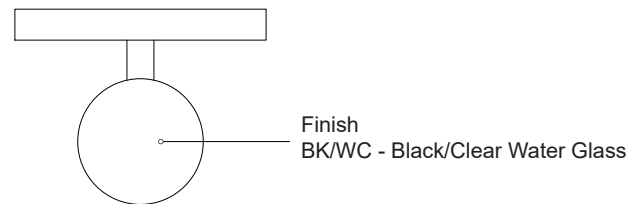

LIMA
EW73210

WALL

PROJECT

EW73210-BK/WC
Black/Clear Water
Glass

SPECIFICATION DETAILS

| | |
|-------------------------------|--------------------------------|
| Fixture Dimensions | W2-5/8" x H10-1/8" x E3-7/8" |
| Height from center | 7-1/2" |
| Lamp Type | Incandescent, T10, Medium Base |
| Wattage | 1 x 60W |
| Voltage | 120V |
| Glass Details | Clear Water Glass |
| ADA Compliant | Yes |
| Location | Wet |
| Bulbs Included | No |
| Illumination Direction | Omni-directional |
| Mounting Style | Wall Mount, Up or Down |
| Canopy Dimensions | D5-1/8" x E3/4" |
| Material | Aluminum + Glass |
| Paint Finish | BK02 |

* For custom options, consult factory for details.

* For warranty information, please visit www.kuzcolighting.com/warranty

DESCRIPTION

Discover modern sophistication with our simple yet striking pill-shaped Lima outdoor wall sconce. Crafted in matte black with water glass accents, this fixture seamlessly complements a contemporary exterior. Equipped with integrated LED lighting, it bathes your outdoor space in warm, inviting illumination.

- Matte Black finish
- Ample Water Glass Shade
- Requires 1 x 60W medium based bulb (recommended T10)
- Exterior rated for outdoor or indoor use
- Perfect for front doors, garage, or bathroom usage

KUZCO